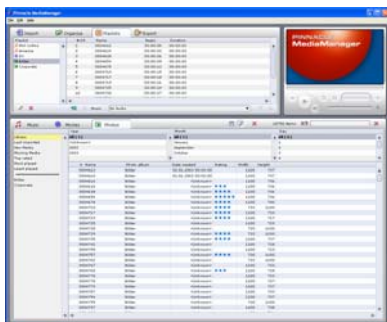

Supported file formats

Video playback: MPEG 1/2/4, DivX, Xvid, WMV9, ASF, DV-AVI

Music Playback: MP3, WMA, WAV

Image playback: JPG, GIF, BMP

TV recording: capture analog TV to hard disc with MPEG1/2 RT compression with 6 quality level presets for VCD, SVCD, DVD-long play, MPEG2 full D1, MPEG2 long-play (2/3D1, 1.5Mbit/s, compatible for ShowCenter WiFi streaming), capture Digital TV in original format.

CD and DVD playback: DVD, SVCD, VCD, VR +, VR -

Burning: Audio CDs, MP3 CD and DVD, VCD, S-VCD and DVD support