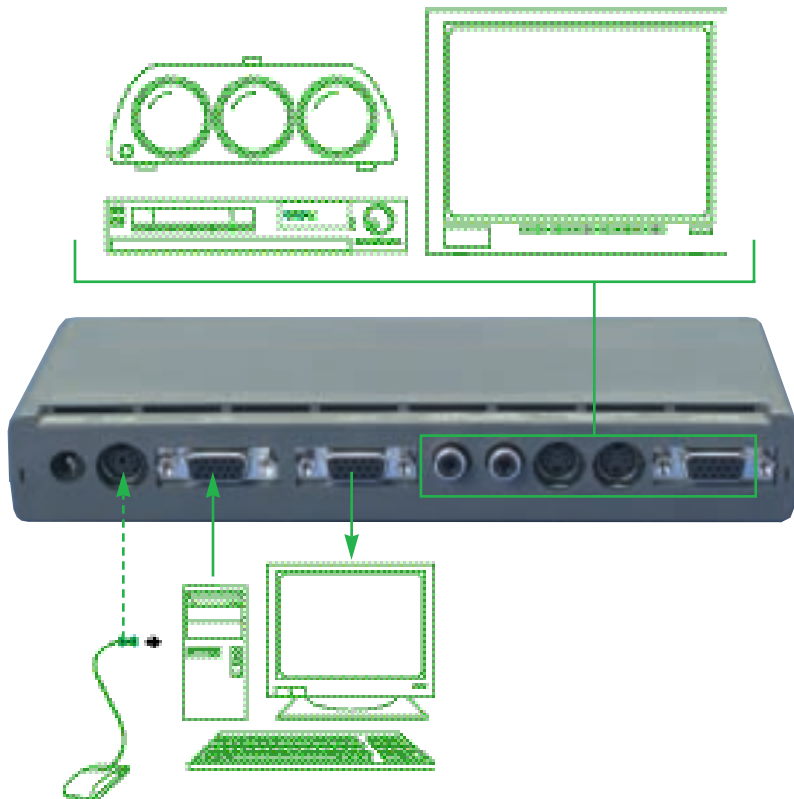

Image enhancement & filtering

- Switchable 2 or 4 line flicker reduction

Internal settings memory

- Non-volatile memory to hold settings for different screen resolutions
- User definable start-up features

Control Methods

- Intelligent micro-controller eases use
- Infra-red remote control supplied
- Control via push buttons & on-screen display
- Control via RS232 port

Sub-carrier lock & sync pulses

- Sub carrier locked to line frequency
- Sync pulse widths conform to TV standards

Dimensions

CORIOscan Select

- Size: 200mm x 35mm x 100mm
- Weight: 0.3kg

Options

- 12v DC (regulated or smoothed) min. 500mA
- Optional Apple Macintosh cable pack

Set-up Configuration

Setting up the CORIOscan Select could not be easier. Your computer simply plugs into the CORIOscan Select's PC input and is then output as a video signal.

The CORIOscan Select is also equipped with Microsoft® Serial Mouse emulation via remote control and RS232 PC control. An RS232 sharer cable is supplied with the CORIOscan Select to aid this functionality.

Once you have adjusted the size and position of the computer image via remote control, the AutoSet feature can then be used to automatically optimise future resolutions for display on your TV.